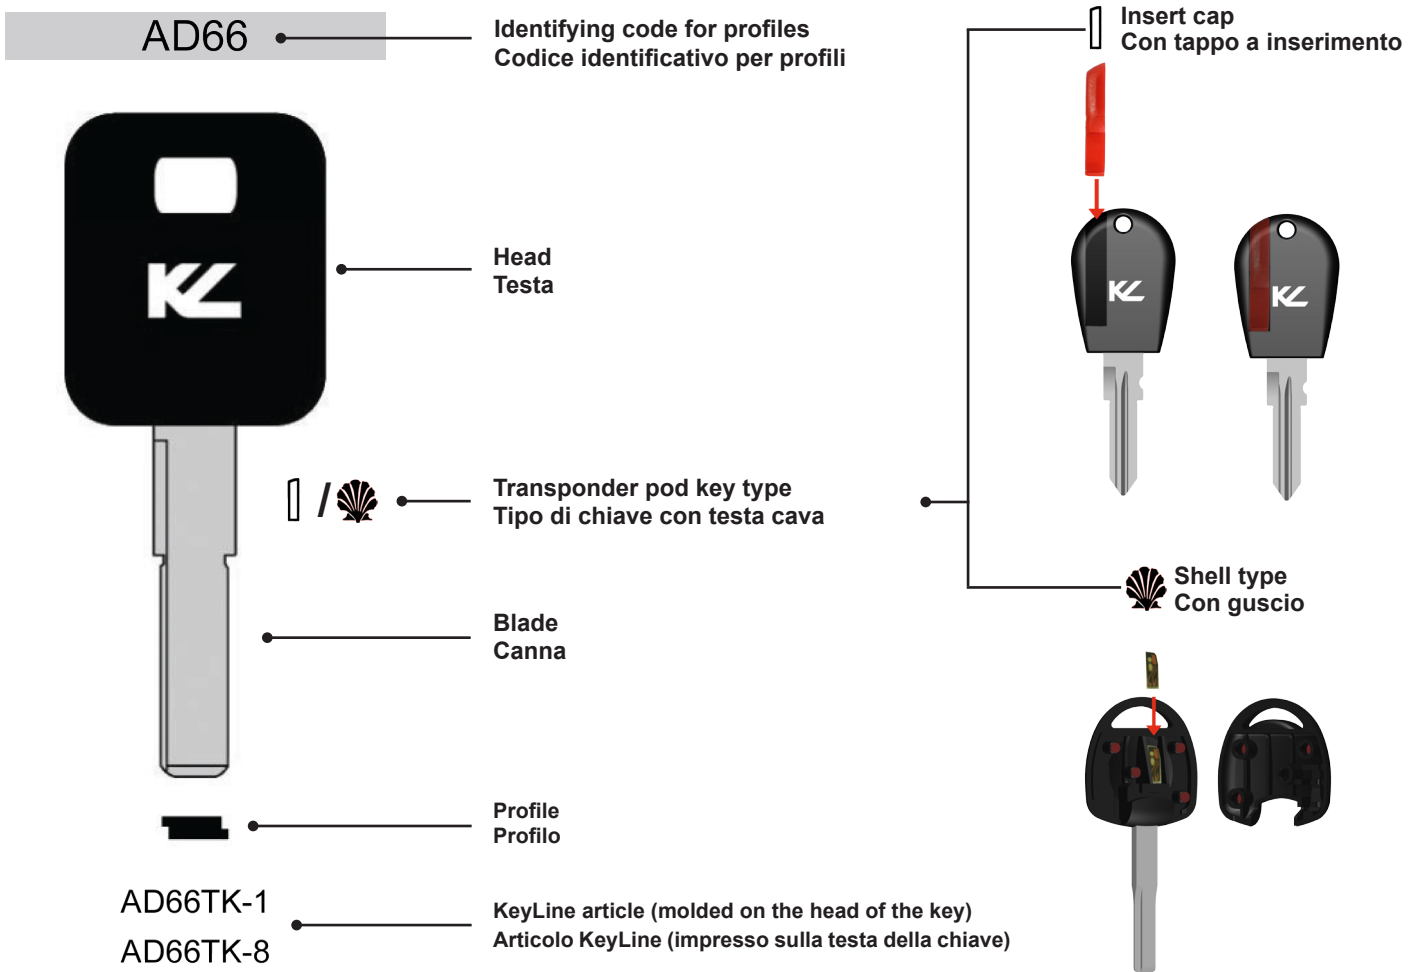

LEGEND - LEGENDA

TRANSPONDER MODELS FOR POD KEYS				
	GENERIC	DESCRIPTION	ID 884	SHAPE
TK1	T1	Philips	PH00	
TK1	T2	Philips	PH00	
TK2	T3	Texas	TX00	
TK3	T4	Texas	TX00	
TK4	T8	Texas Crypto	TC04	
TK5	T5	Sokymat	0000	
TK6	-	Temic	TM10	
TK7	T7	Texas Crypto	TC01	
TK8	T6	Megamos Crypto	MG10	
TK9	T9	Philips Crypto	PH1A	
TK10	T10	Philips Crypto	PH1C	
TK11	T11	Philips Crypto	PH1B	
TK12	T12	Philips Crypto	PH1A	
TK13	T13	Texas Crypto	TC07	
TK14	T17	Texas Crypto	TC08